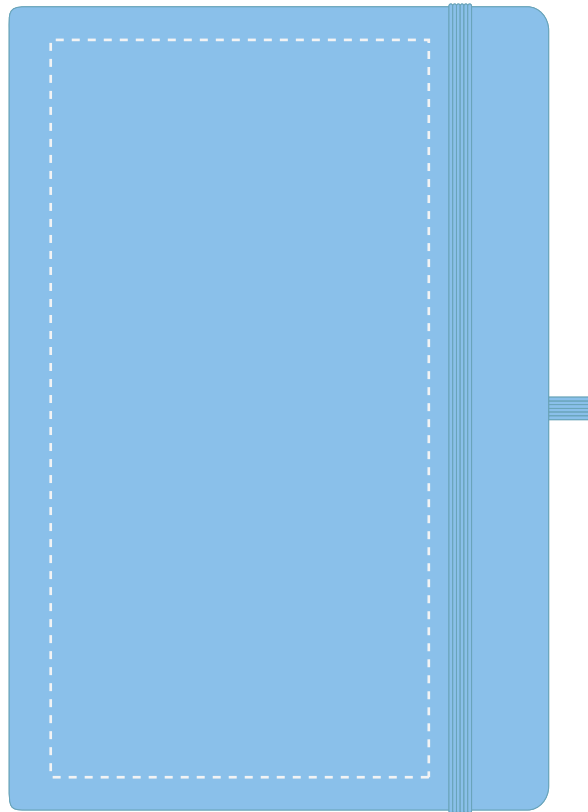

Your Ref:	Quantity:	Product Code: QS0345
Our Ref:	Version: 1	Product Colour: BABY BLUE

PRINTING CONCERNS:

Please note that this product has Sustainability Markings that are not visible from this perspective

We stock this item in the following colours

**PANTONE REFERENCE(S)**

 Full Colour Printing

ARTWORK SCALE 50%

- CENTRED TO PRINT AREA
- CENTRED TO NOTEBOOK

The dashed line is to demonstrate print area and will not appear on your printed item

To proceed, please approve visual via the online system.

ARTWORK SCALE 100%
Max print area: 195mm x 100mm